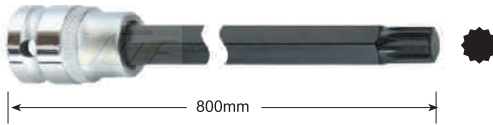

6501 Pentagon Insert Bit Socket
1/2"五角凸頭套筒

* 1/2" Dr., 10mm, 55mm (L)

6502 Splined Insert Bit Socket for Drive Shaft
1/2"特長12角凸頭套筒

- * 6502-08--1/2" Dr., M8, 800mm (L), Suitable for Audi, VW
- * 6502-10--1/2" Dr., M10, 800mm (L), Suitable for Audi, VW
- * 6502-12--1/2" Dr., M12, 800mm (L), Suitable for VW-T4, TOUAREG
- * 6502-14--1/2" Dr., M14, 800mm (L), Suitable for VW-T4, TOUAREG

6503 Extra Long Star-E Insert Socket
1/2"特長E型套筒

- * For cylinder-head bolts on BMW, Mercedes CDI engines.
- * 6503-10--1/2" Dr., E10, 140mm (L)
- * 6503-12--1/2" Dr., E12, 140mm (L)
- * 6503-14--1/2" Dr., E14, 140mm (L)
- * 6503-16--1/2" Dr., E16, 140mm (L)
- * 6503-18--1/2" Dr., E18, 140mm (L)
- * 6503-20--1/2" Dr., E20, 140mm (L)