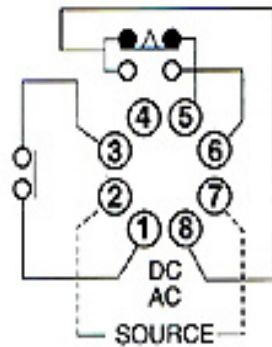

Model:LSD-N / LSD-Y

• Star-Delta Timer

Models	LSD-N	LSD-Y
Dimensions	89 x 49 x 62	89 x 49 x 62
Bases	8PF-A	US-08, P3G-08
Time Range	SEC: 30S, 60S	
Voltage	VAC 12,24,48,110,220,240, VDC 12,24,48	
Model No.	LSD-N□	LSD-Y□
Output	C	C
Output Connections	5A	

連接圖與時序圖

Connection & Time Sequence Diagrams:

TYPE C

尺寸圖 / Dimension: