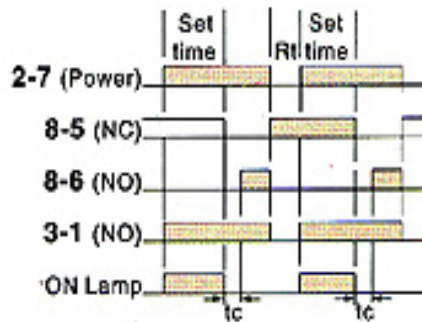

Model:LSD-N / LSD-Y

• Star-Delta Timer

Models	LSD-N	LSD-Y
Dimensions	89 x 49 x 62	89 x 49 x 62
Bases	8PF-A	US-08, P3G-08
Time Range	SEC: 30S, 60S	
Voltage	VAC 12,24,48,110,220,240, VDC 12,24,48	
Model No.	LSD-N□	LSD-Y□
Output	C	C
Output Connections	5A	

連接圖與時序圖

Connection & Time Sequence Diagrams:

TYPE C

尺寸圖 / Dimension: