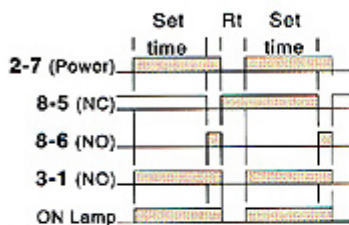

### • Time-Limiting Analogue Timer

Models	LST-N	LST-Y
Dimensions	89 x 49 x 62	89 x 49 x 62
Bases	8PF-A	US-08, P3G-08
Time Range	SEC: 1, 3, 6, 10, 30, 60	
	MIN : 3, 6, 10, 30, 60	
	HR : 3, 6, 10, 30	
Voltage	VAC 12,24,48,110,220,240, VDC 12,24,48	
Model No.	LST-N□	LST-Y□
Output	A, B, D	A, B, D
Output Connections	5A	

## 連接圖與時序圖

## Connection & Time Sequence Diagrams:

TYPE (A)

CONNECTION DIAGRAM

TYPE (B)

TYPE (D)

## 尺寸圖 / Dimension: