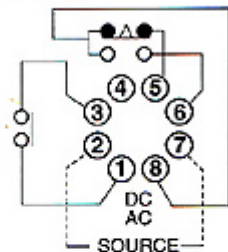

### • Time-Limiting Analogue Timer

Models	LST-N	LST-Y
Dimensions	89 x 49 x 62	89 x 49 x 62
Bases	8PF-A	US-08, P3G-08
Time Range	SEC: 1, 3, 6, 10, 30, 60	
	MIN : 3, 6, 10, 30, 60	
	HR : 3, 6, 10, 30	
Voltage	VAC 12,24,48,110,220,240, VDC 12,24,48	
Model No.	LST-N□	LST-Y□
Output	A, B, D	A, B, D
Output Connections	5A	

## 連接圖與時序圖

## Connection & Time Sequence Diagrams:

TYPE (A)

CONNECTION DIAGRAM

TYPE (B)

TYPE (D)

## 尺寸圖 / Dimension: